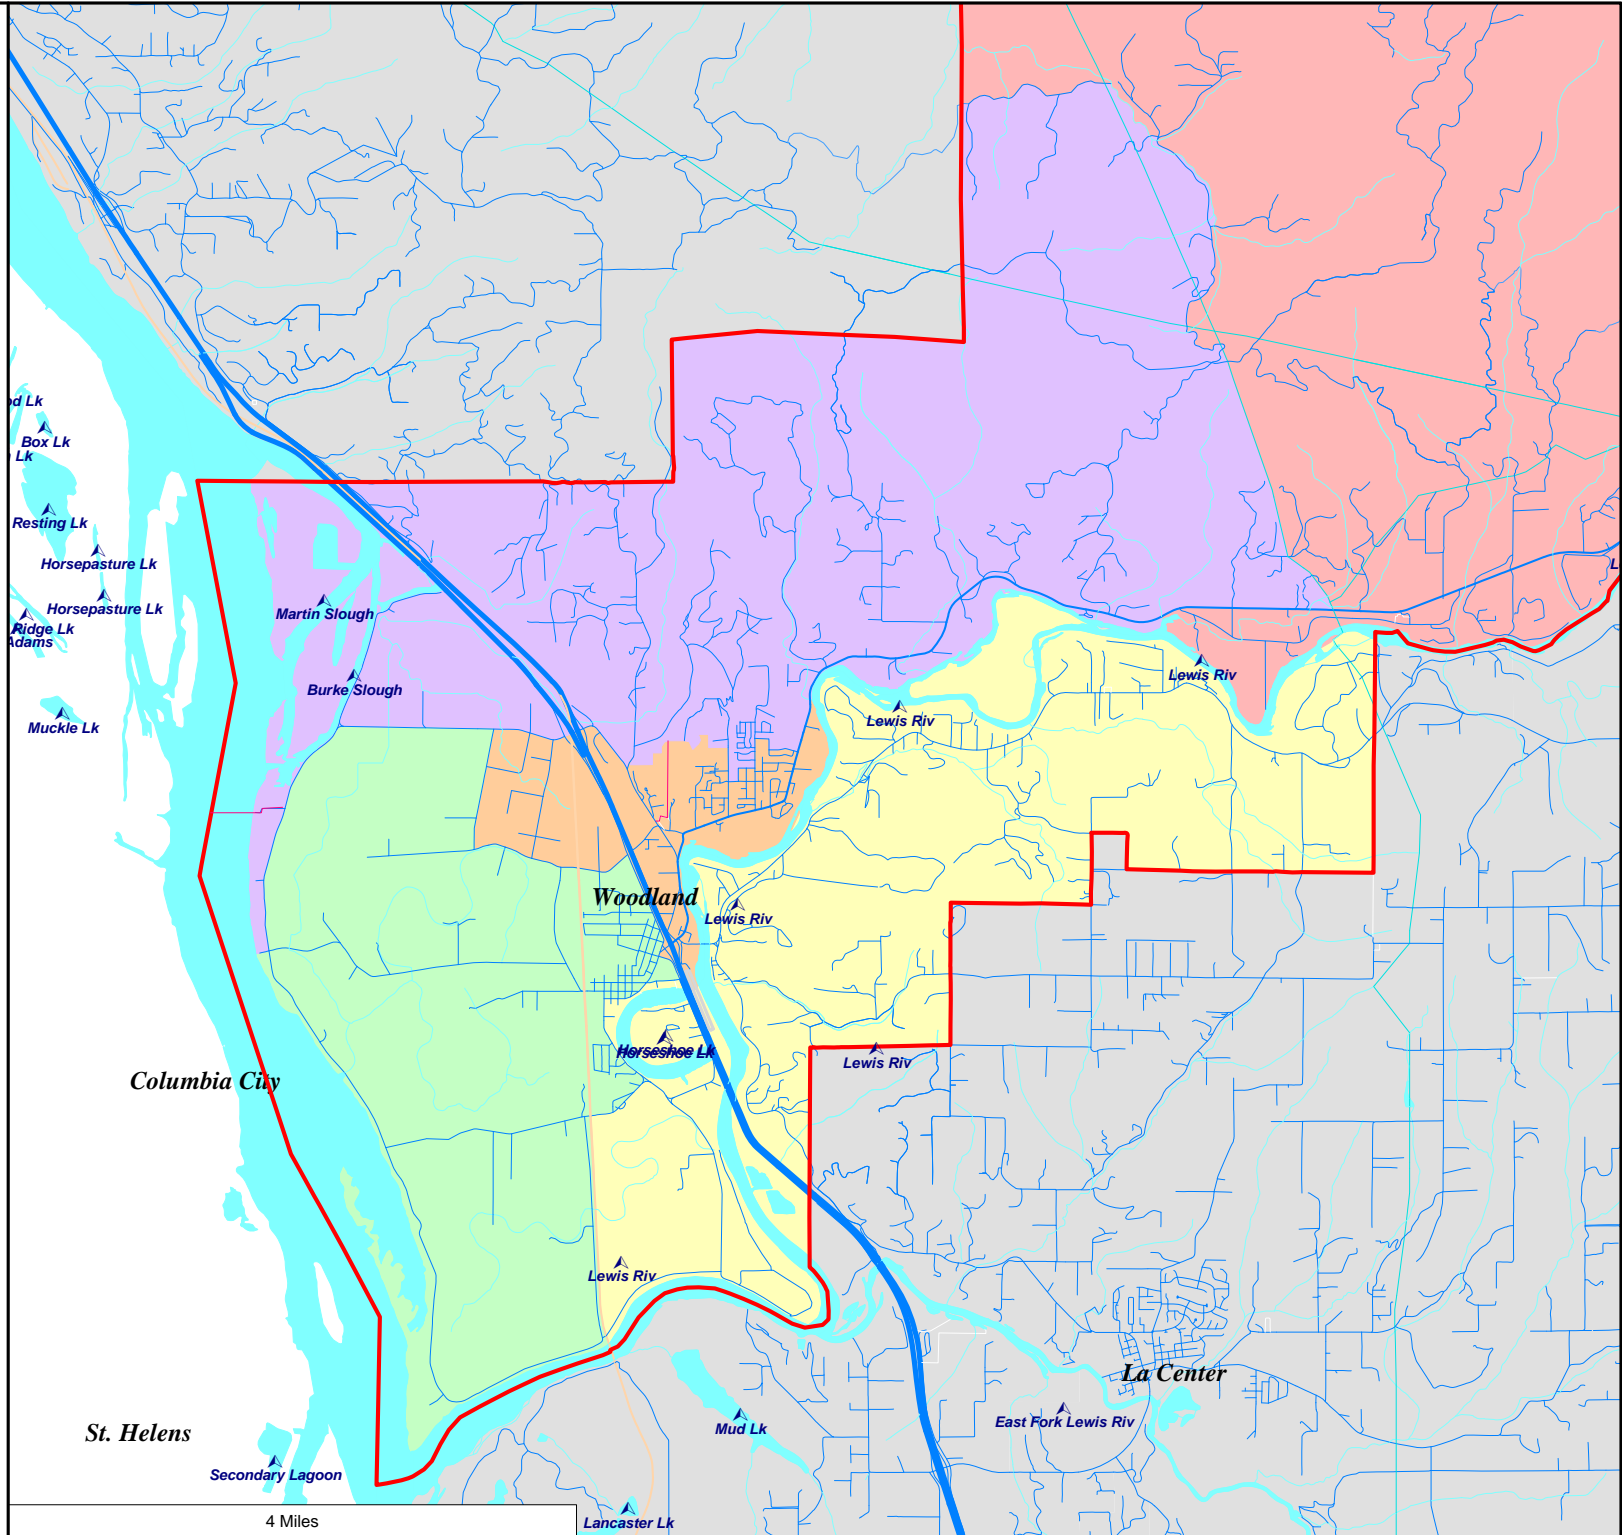

- 1st District
- 2nd District
- 3rd District
- 4th District
- 5th District

District Outline

Water Areas

▲ Name

Woodlan School District -
Current Board Districts as
Approximated Using
Census 2010 Geography

- 1st District
- 2nd District
- 3rd District
- 4th District
- 5th District

District Outline

Water Areas

Name

Woodlan School District District Summary Report

Director District Number	Ideal Population	Total Population	Deviation from Ideal	% Deviation from Ideal	White Population	Hispanic Origin (of any race)	Non White & Mixed
1st	2,394	1,938	-456	-19.05	1,735	131	203
2nd	2,394	2,638	244	10.19	2,104	713	534
3rd	2,394	2,470	76	3.17	2,227	237	243
4th	2,394	2,524	130	5.43	2,379	108	145
5th	2,394	2,401	7	0.29	2,281	77	120
Totals.....		<u>11,971</u>	<u>1</u>		<u>10,726</u>	<u>1,266</u>	<u>1,245</u>

Woodlan School District

Summary of Population by Race and Hispanic Origin

District Number	Total Population	Total Population by Race							Two or More Races	Hispanic Origin (of any race)
		Single Race								
		Total	White	Black African American	American Indian and Alaska Native	Asian	Native Hawaiian and Other Pacific Islander	Other Race	Total	
1st	1,938	1,880	1,735	8	21	18	3	95	58	131
2nd	2,638	2,581	2,104	29	34	27	15	372	57	713
3rd	2,470	2,400	2,227	20	15	20	3	115	70	237
4th	2,524	2,487	2,379	21	22	41	4	20	37	108
5th	2,401	2,338	2,281	0	34	11	3	9	63	77
Totals.....	<u>11,971</u>	<u>11,686</u>	<u>10,726</u>	<u>78</u>	<u>126</u>	<u>117</u>	<u>28</u>	<u>611</u>	<u>285</u>	<u>1,266</u>