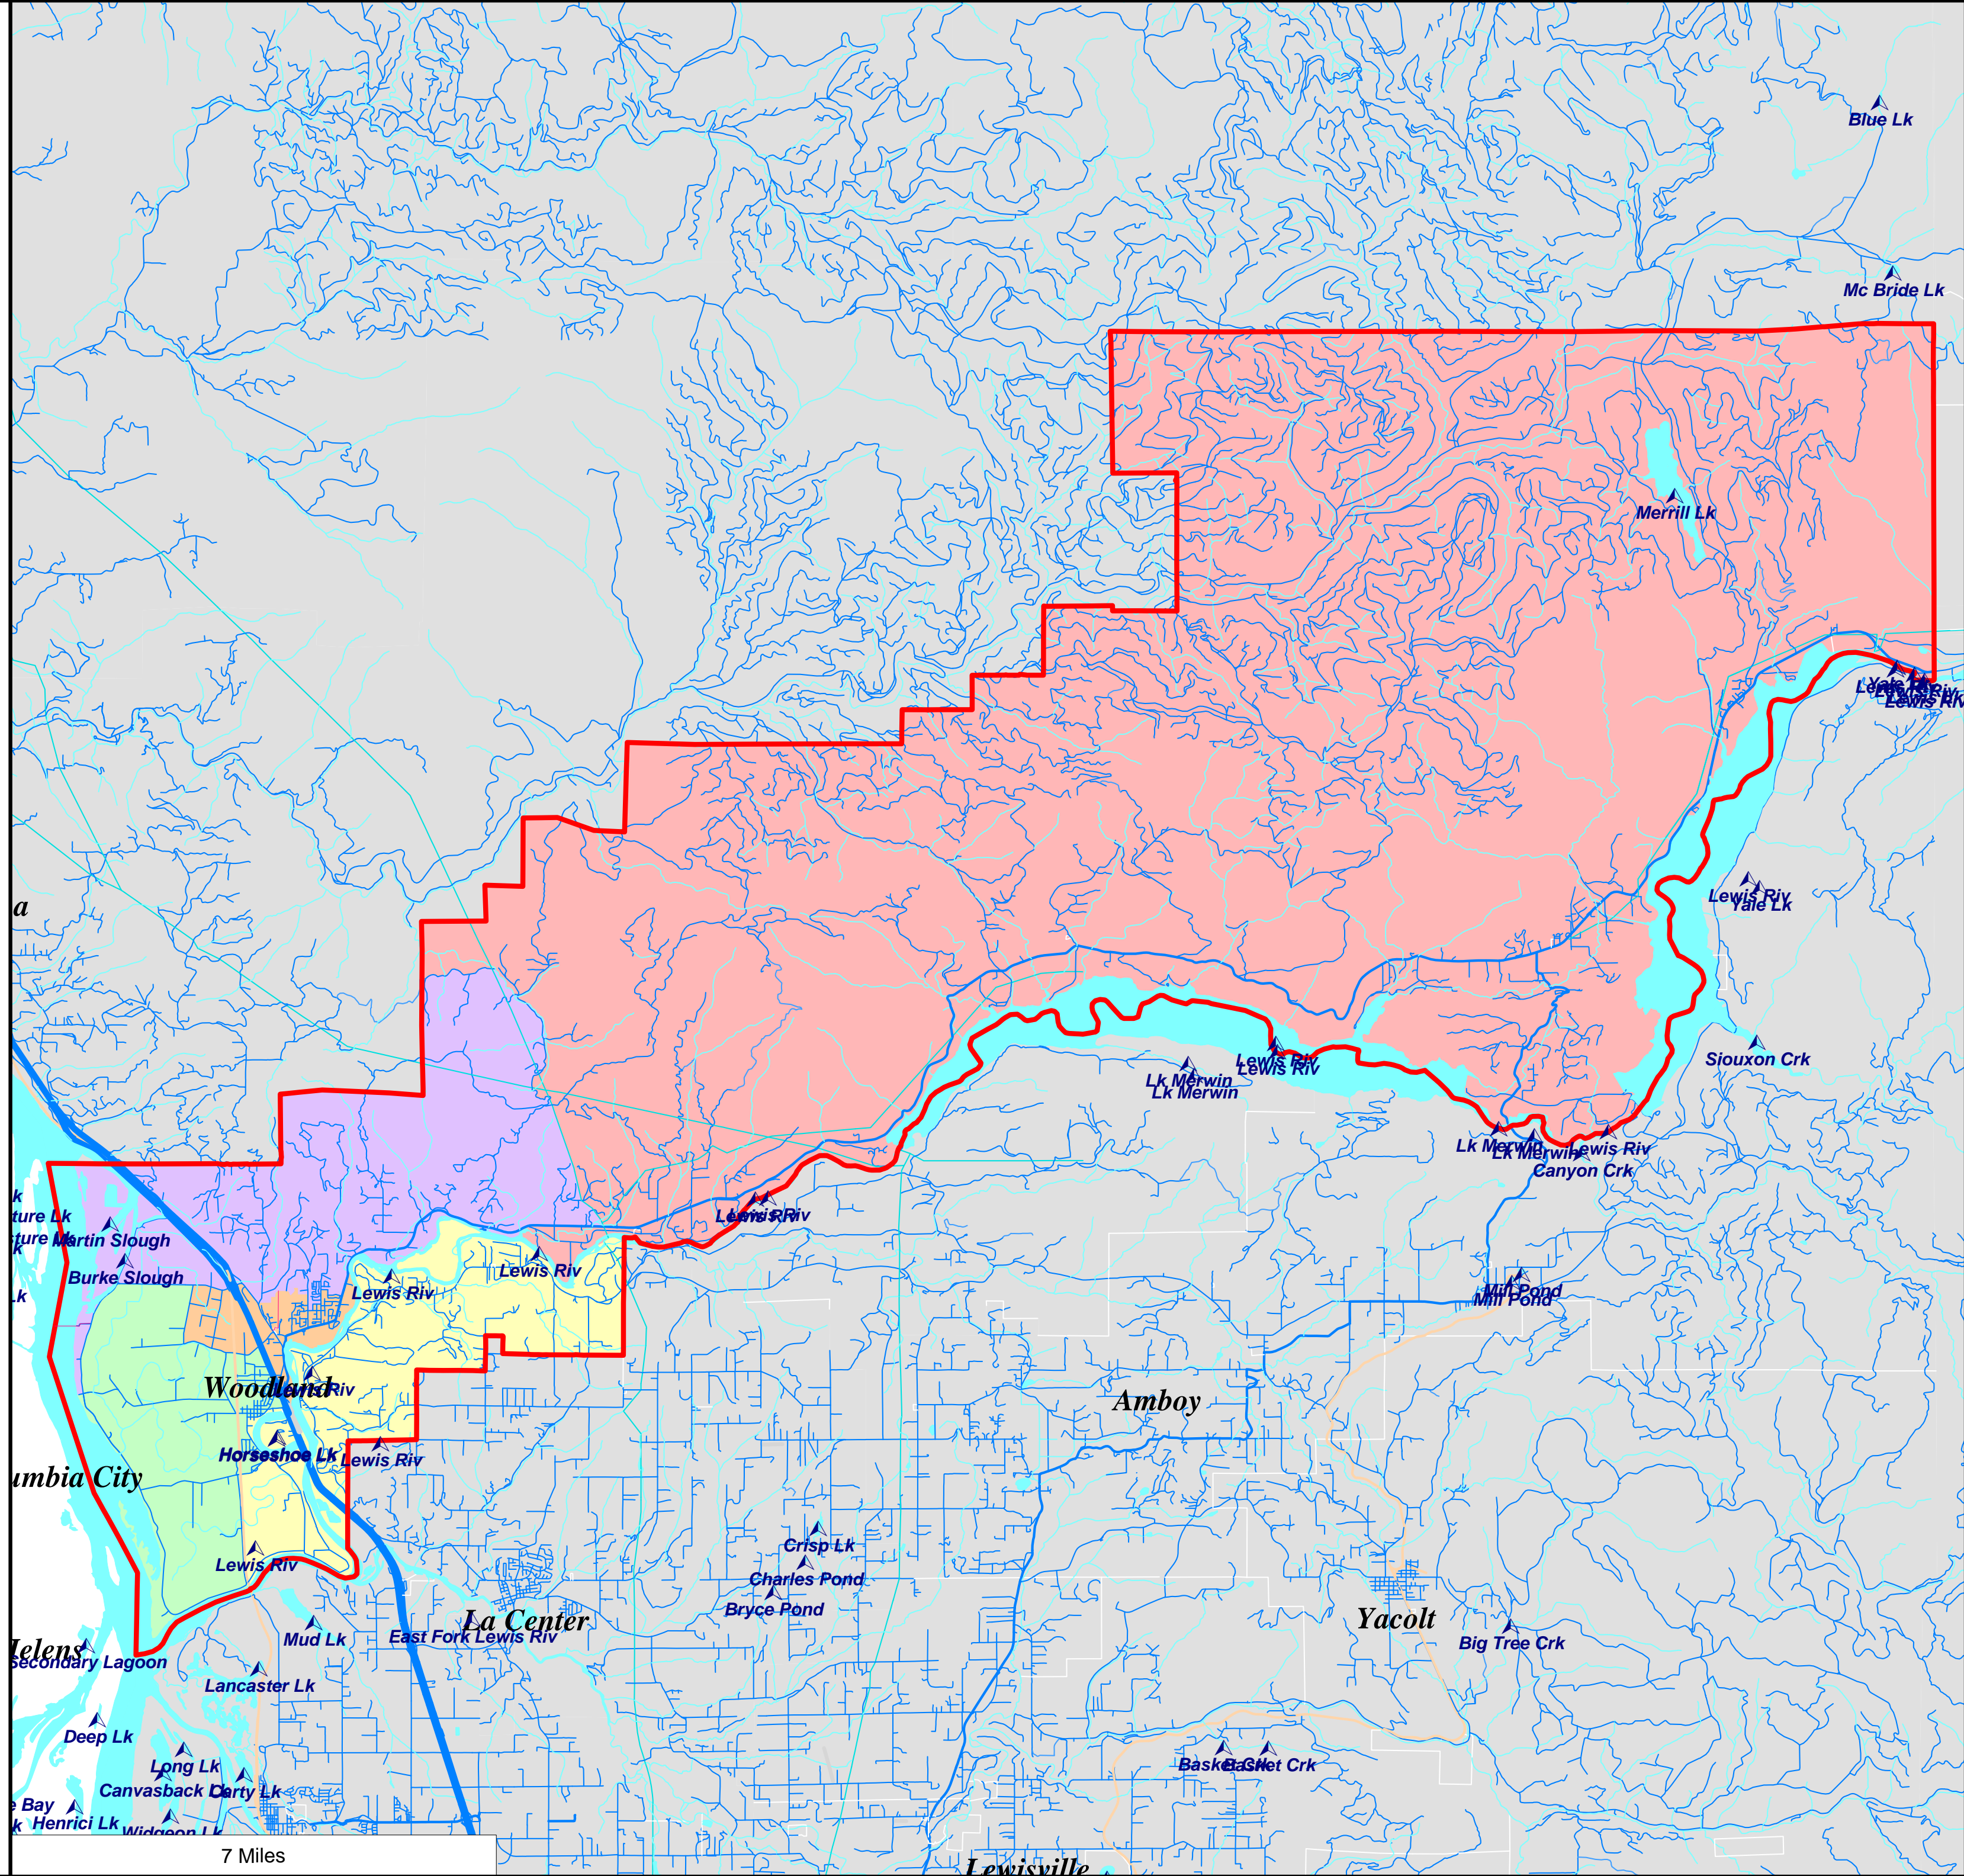

- 1st District
- 2nd District
- 3rd District
- 4th District
- 5th District

District Outline

Water Areas

▲ Name

Woodlan School District -
Current Board Districts as
Approximated Using
Census 2010 Geography

- 1st District
- 2nd District
- 3rd District
- 4th District
- 5th District

District Outline

Water Areas

Name

Woodlan School District District Summary Report

Director District Number	Ideal Population	Total Population	Deviation from Ideal	% Deviation from Ideal	White Population	Hispanic Origin (of any race)	Non White & Mixed
1st	2,394	1,938	-456	-19.05	1,735	131	203
2nd	2,394	2,638	244	10.19	2,104	713	534
3rd	2,394	2,470	76	3.17	2,227	237	243
4th	2,394	2,524	130	5.43	2,379	108	145
5th	2,394	2,401	7	0.29	2,281	77	120
Totals.....		<u>11,971</u>	<u>1</u>		<u>10,726</u>	<u>1,266</u>	<u>1,245</u>

Woodlan School District

Summary of Population by Race and Hispanic Origin

District Number	Total Population	Total Population by Race							Two or More Races	Hispanic Origin (of any race)
		Single Race								
		Total	White	Black African American	American Indian and Alaska Native	Asian	Native Hawaiian and Other Pacific Islander	Other Race	Total	
1st	1,938	1,880	1,735	8	21	18	3	95	58	131
2nd	2,638	2,581	2,104	29	34	27	15	372	57	713
3rd	2,470	2,400	2,227	20	15	20	3	115	70	237
4th	2,524	2,487	2,379	21	22	41	4	20	37	108
5th	2,401	2,338	2,281	0	34	11	3	9	63	77
Totals.....	<u>11,971</u>	<u>11,686</u>	<u>10,726</u>	<u>78</u>	<u>126</u>	<u>117</u>	<u>28</u>	<u>611</u>	<u>285</u>	<u>1,266</u>